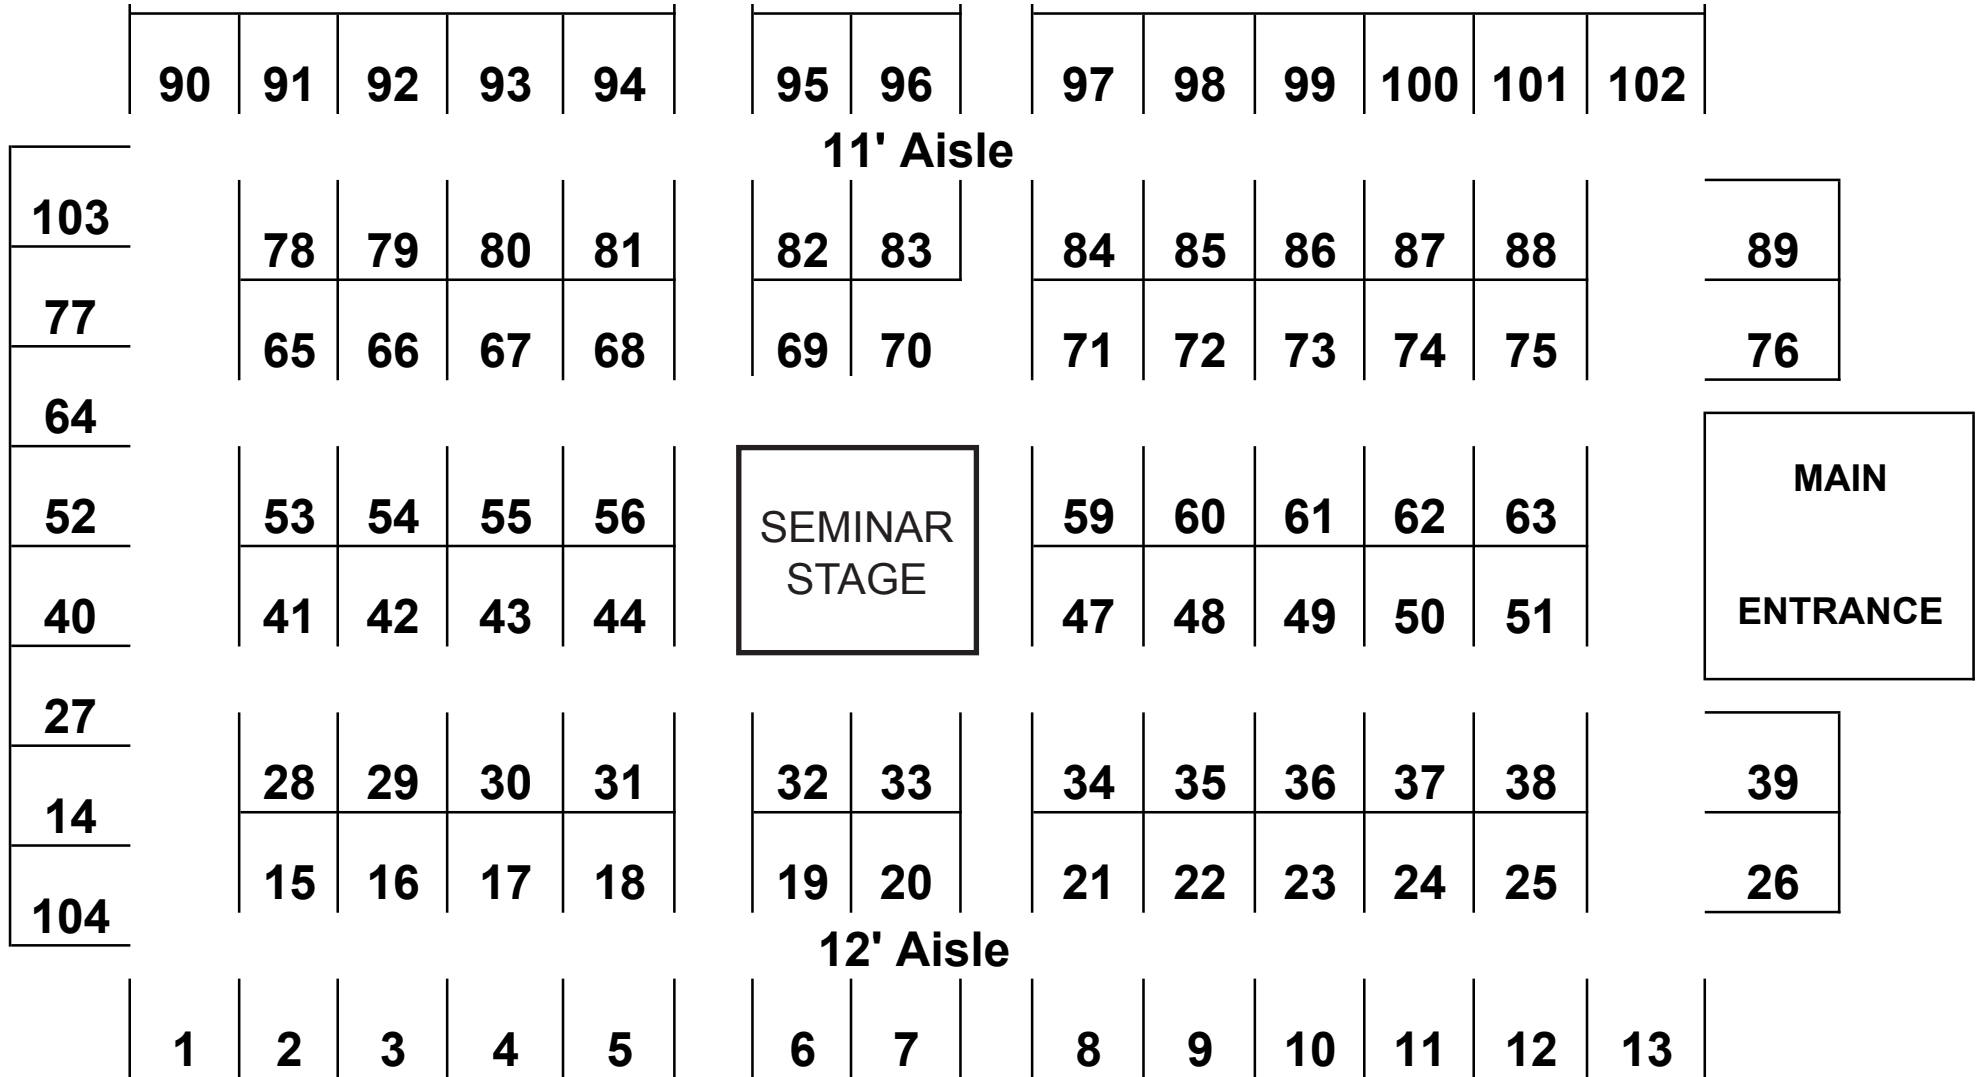

Home & Lifestyle Expo Floor Layout

All Booths are 12' wide by 8' deep.

105
Outside

106
Outside

107
Outside

108
Outside